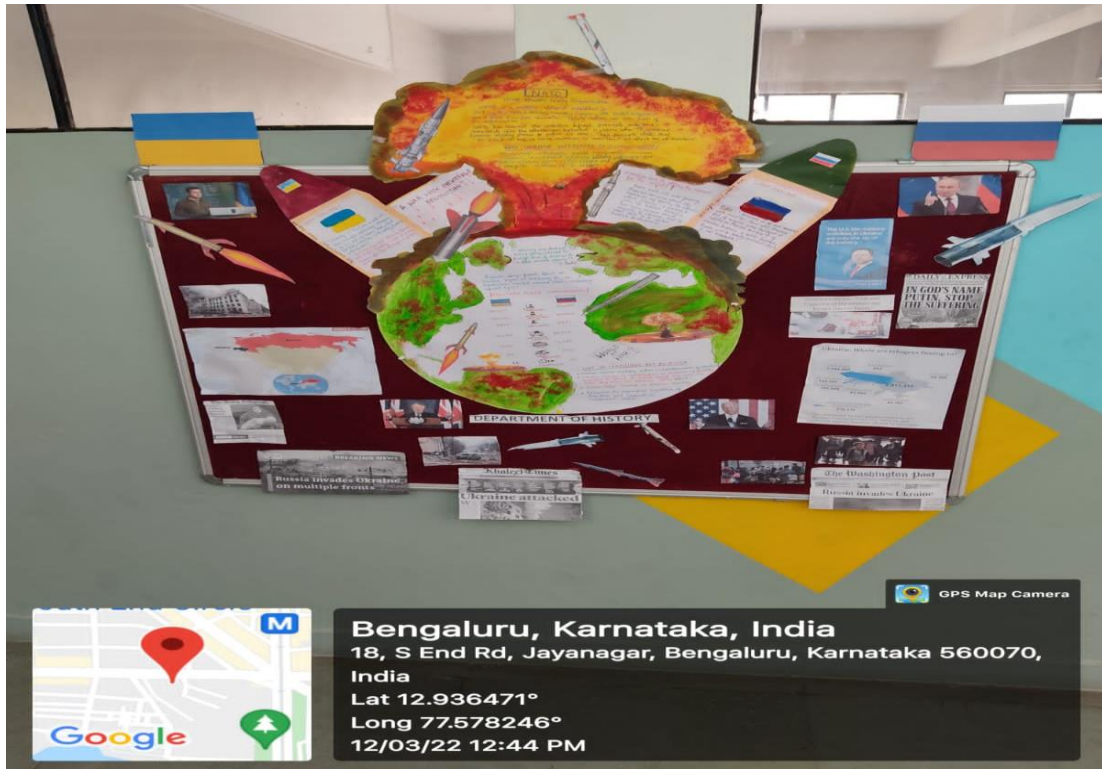

Glimpses of The Project