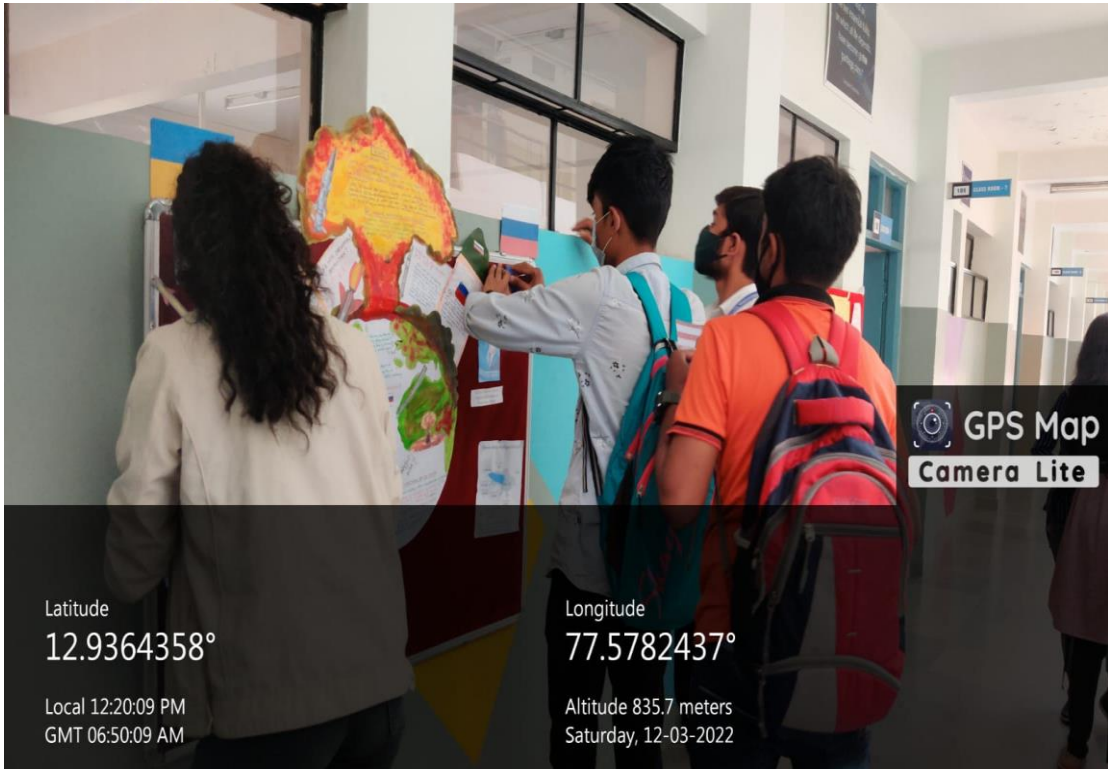

GPS Map
Camera Lite

Latitude
12.9364358°

Local 12:20:09 PM
GMT 06:50:09 AM

Longitude
77.5782437°

Altitude 835.7 meters
Saturday, 12-03-2022

GPS Map Camera

Bengaluru, Karnataka, India
Premier Grihalakshmi Apartment, Basavanagudi, Bengaluru, Karnataka
560004, India
Lat 12.936968°
Long 77.577817°
14/03/22 01:02 PM