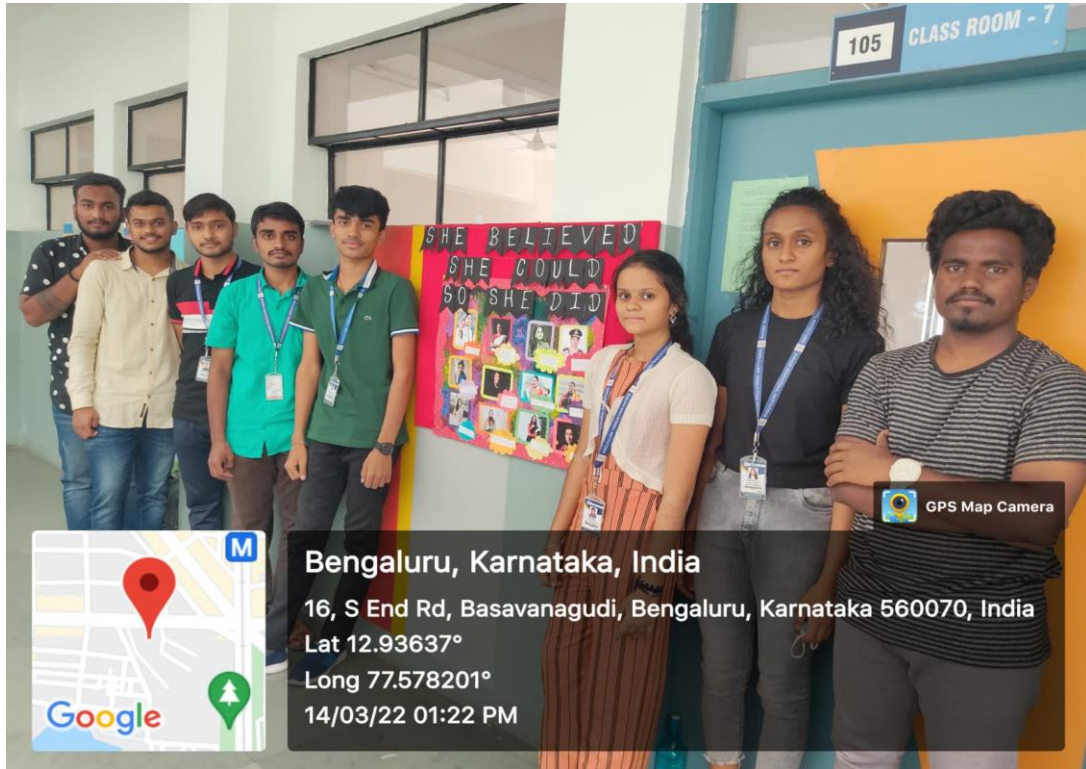

Glimpses of The Project

Surana College

AUTONOMOUS

16, South End Road | Bengaluru-04
Reaccredited 'A+' Grade by NAAC | Affiliated to Bengaluru University

Surana College

AUTONOMOUS

16, South End Road | Bengaluru-04
Reaccredited 'A+' Grade by NAAC | Affiliated to Bengaluru University