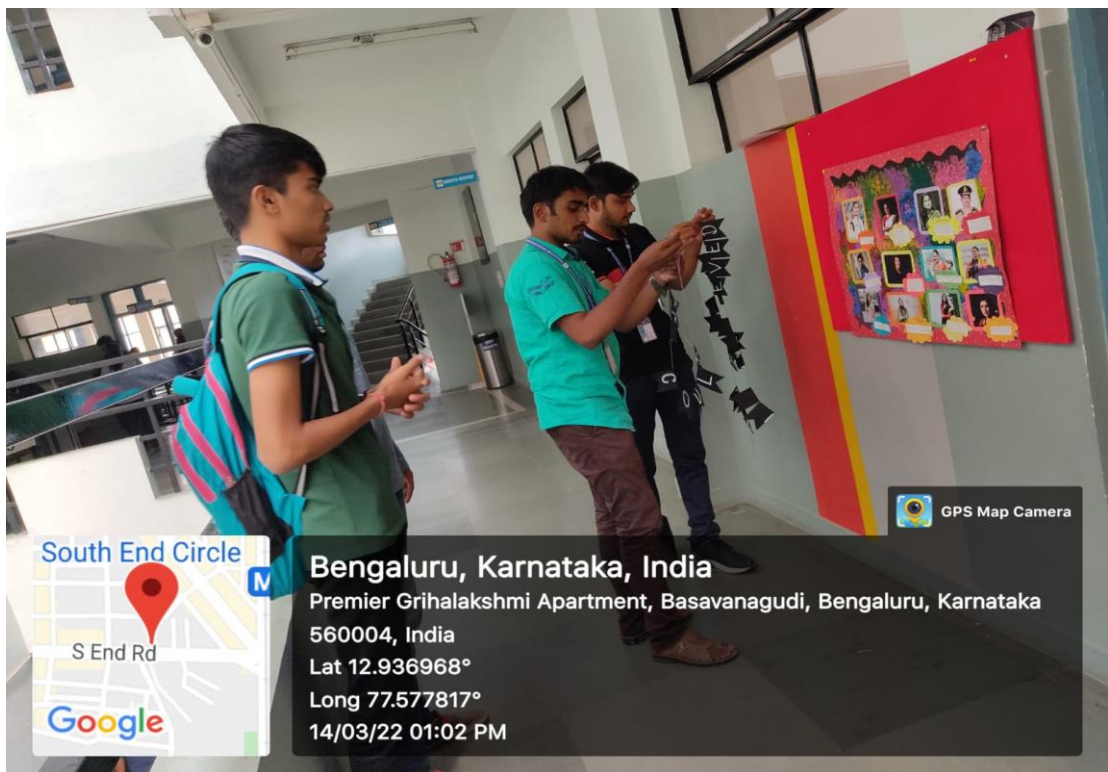

GPS Map Camera

Bengaluru, Karnataka, India
Premier Grihalakshmi Apartment, Basavanagudi, Bengaluru, Karnataka
560004, India
Lat 12.936968°
Long 77.577817°
14/03/22 01:02 PM