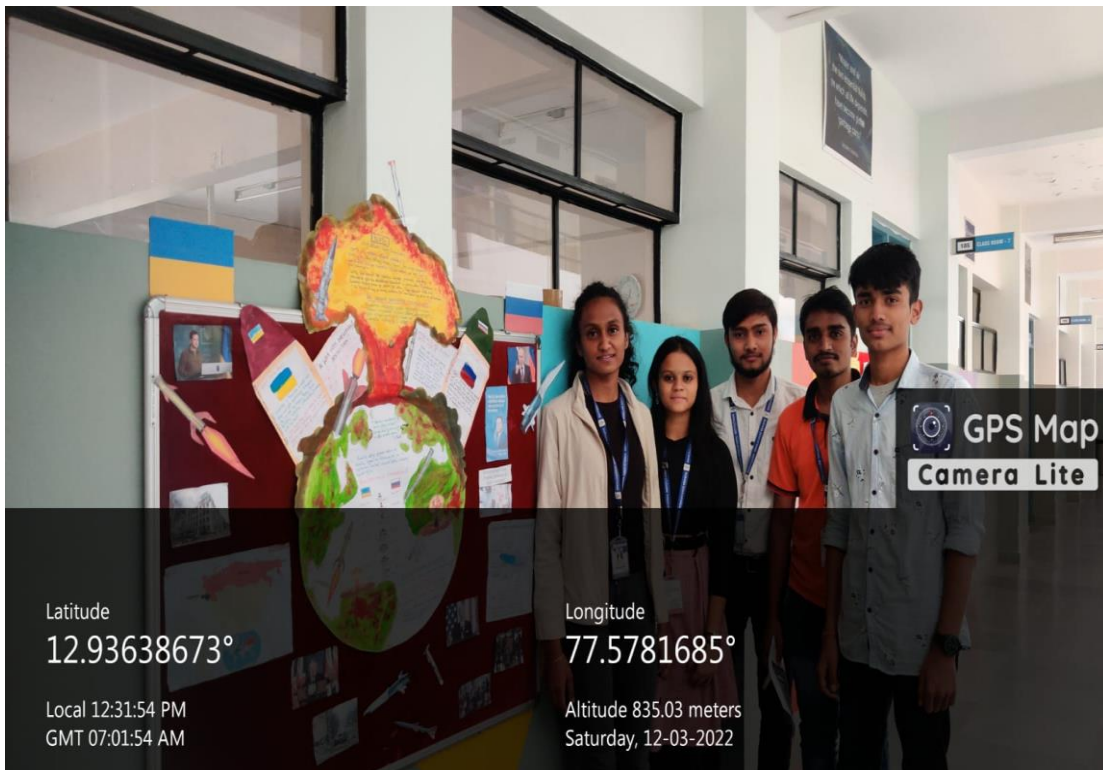

Surana College

AUTONOMOUS

16, South End Road | Bengaluru-04
Reaccredited 'A+' Grade by NAAC | Affiliated to Bengaluru University